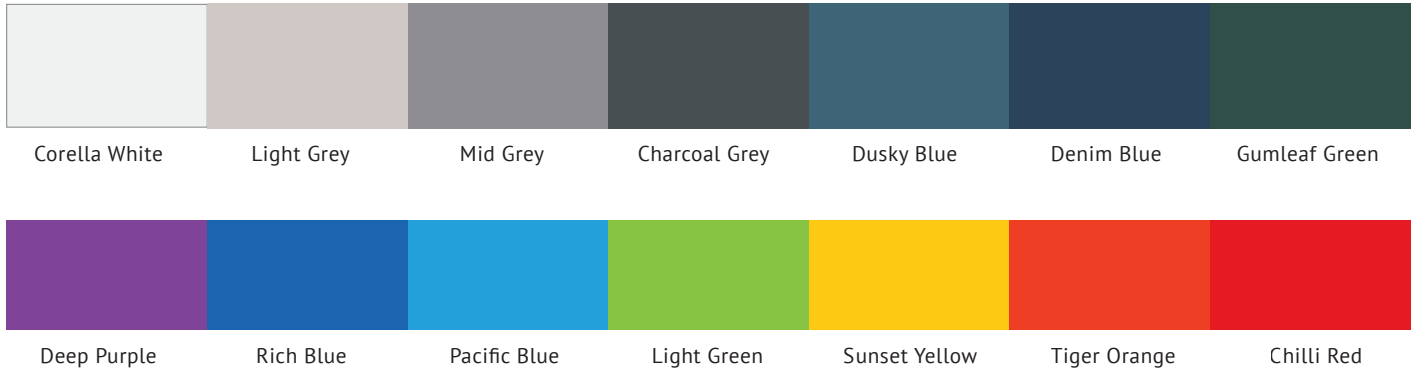

Complete Colour Range

aquaBUBBLER

ALL colours are available for ALL aquaBUBBLER models, in any combination.

SIGNATURE PALETTE

SIGNATURE PALETTE

EXTENDED PALETTE

EXTENDED PALETTE

Available for orders of more than 10 units