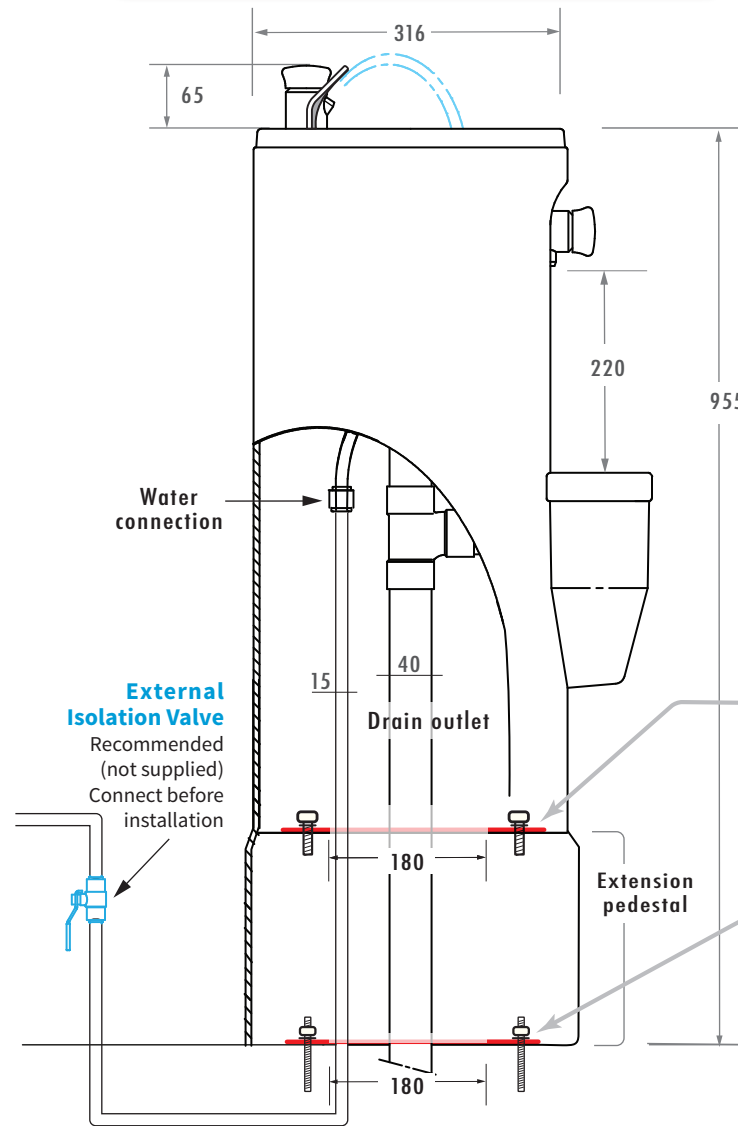

ABOVE Ground Plumbing Connection

BELOW Ground Plumbing Connection

280

Extension Mounting Plate

Ø 16

Base Mounting Plate (in 2 halves)

Ø 13

- Use as template to mark the studs.
- Installed **INTERNALLY** (inside unit) to secure unit to the ground using 10mm threaded rods
- Refer to installation guide for details