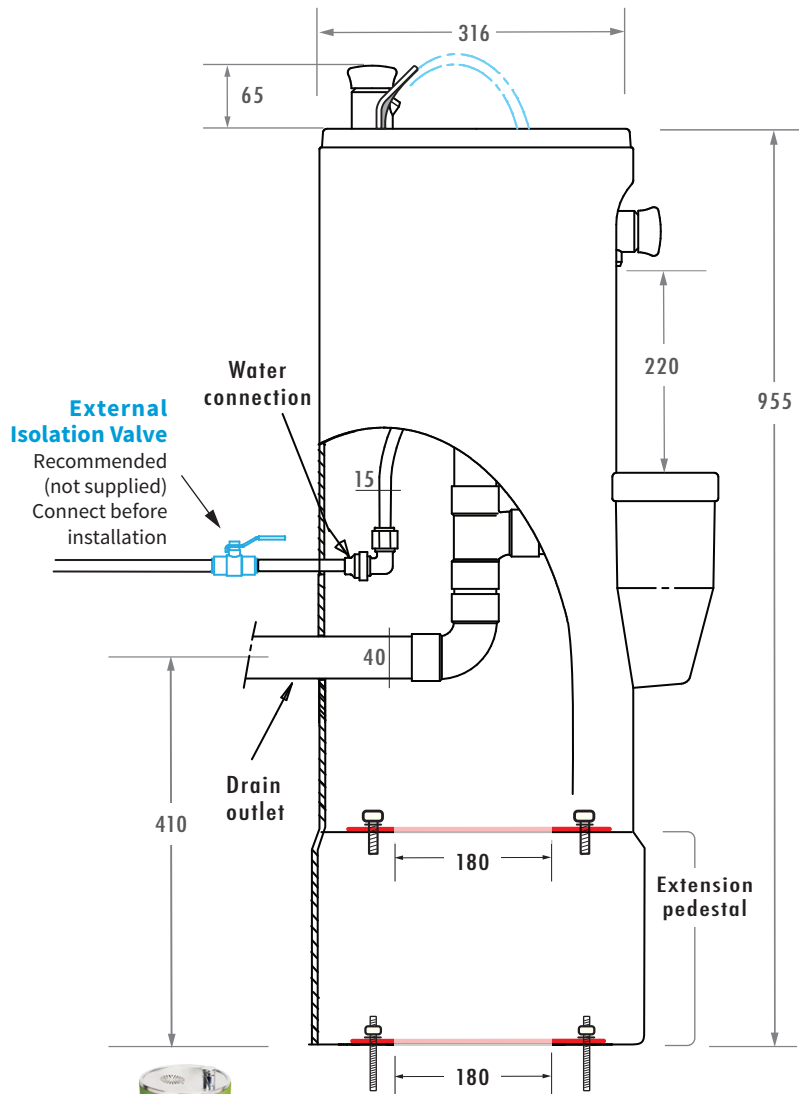

ABOVE Ground Plumbing Connection

BELOW Ground Plumbing Connection

280

Extension Mounting Plate

Ø 16

Base Mounting Plate (in 2 halves)

Ø 13

- Use as template to mark the studs.
- Installed **INTERNALLY** (inside unit) to secure unit to the ground using 10mm threaded rods
- Refer to installation guide for details