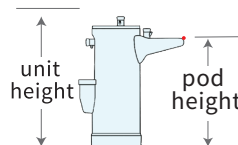

*The SP height for DDA compliancy is 740mm.

EXTRA : Branding and Signage, Dog Bowl options are available. More information on your request

The **Universal aquaBUBBLER** features:

- large self-closing push button (operable by one hand)
- non-squirt water exit nozzle
- wheelchair accessible drinking tap
- water bottle filler
- adjustable water pressure
- hygienic stainless steel dish
- vandal resistant
- graffiti proof
- ergonomic
- contemporary design and hardwearing

Unit height options:

670mm, 770mm
870mm or 1020mm

Pod height options:

670mm unit: 580mm
770mm unit: 600mm or 680mm
870mm unit: 650mm, 740mm or 780mm
1020mm unit: 740mm, 800mm or 930mm

aquaBUBBLER

Colour Range