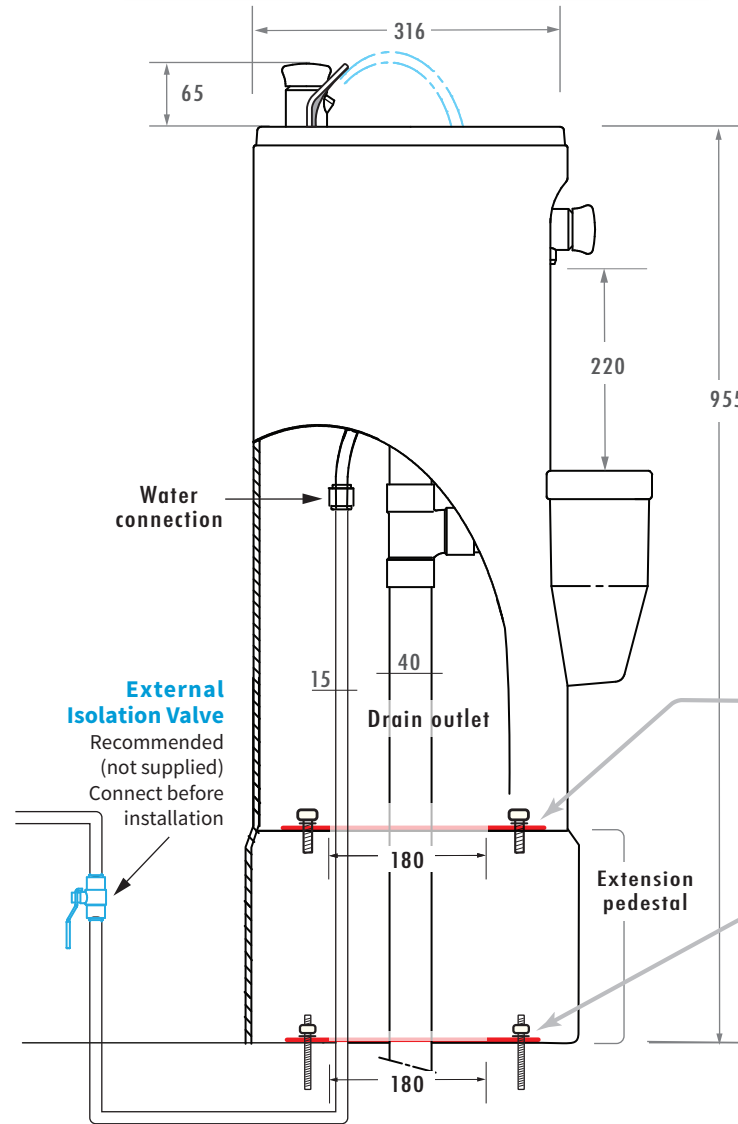

AS-1428
COMPLIANT

ABOVE Ground Plumbing Connection

BELOW Ground Plumbing Connection

Extension Mounting Plate: 280 x 160, Ø 16

Base Mounting Plate (in 2 halves): 180 x 130, Ø 13

- Use as template to mark the studs.
- Installed **INTERNALLY** (inside unit) to secure unit to the ground using 10mm threaded rods
- Refer to installation guide for details