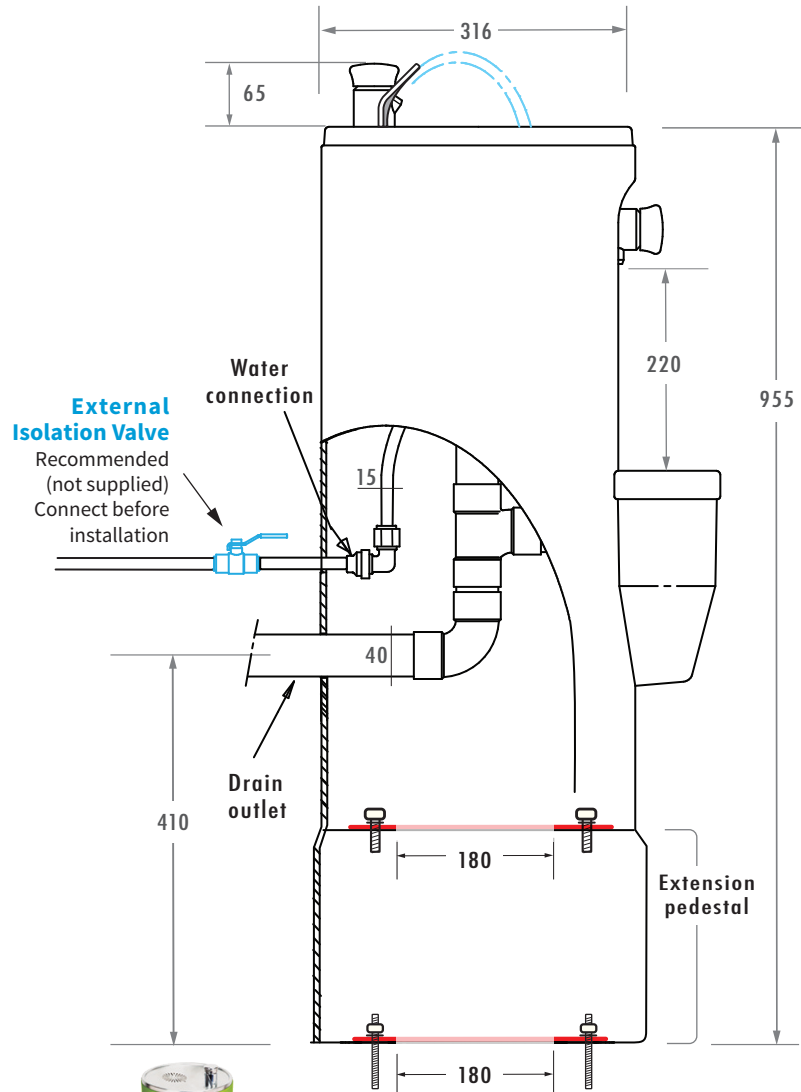

AS-1428
COMPLIANT

ABOVE Ground Plumbing Connection

BELOW Ground Plumbing Connection

Extension Mounting Plate: 280 x 160, Ø 16

Base Mounting Plate (in 2 halves): 180 x 130, Ø 13

- Use as template to mark the studs.
- Installed **INTERNALLY** (inside unit) to secure unit to the ground using 10mm threaded rods
- Refer to installation guide for details