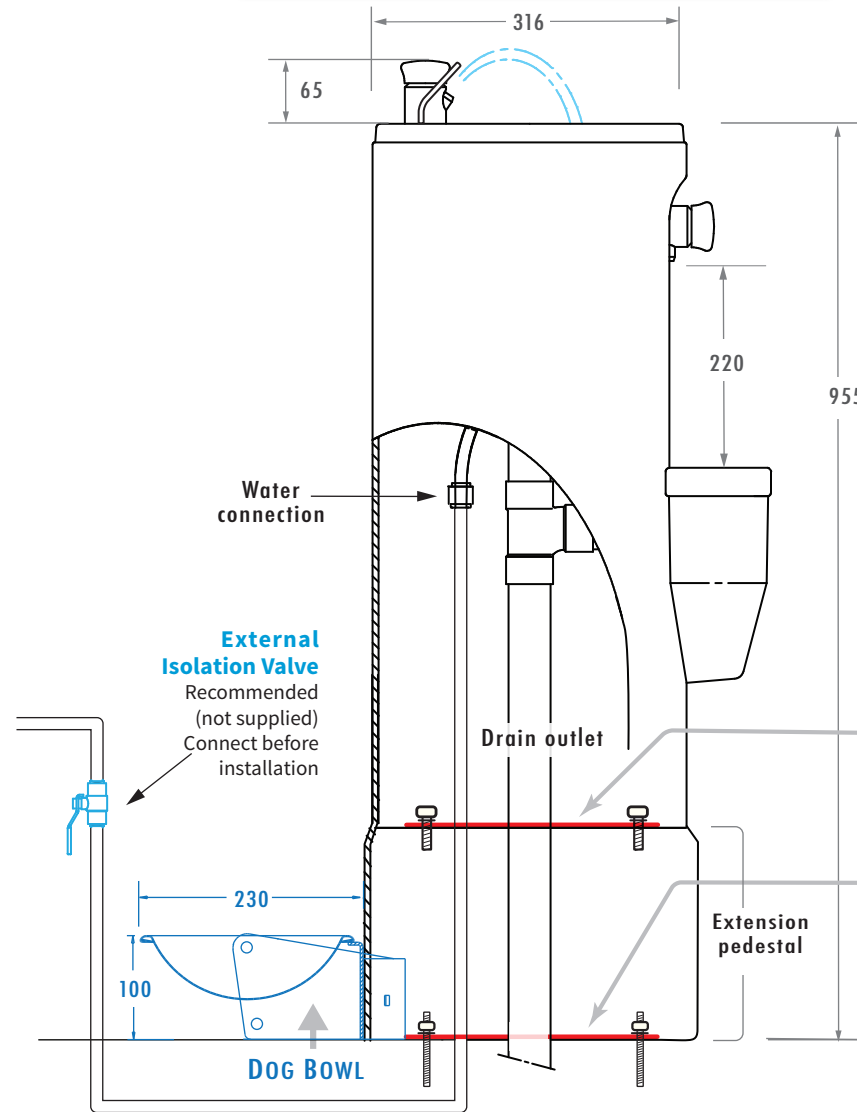

AS-1428  
COMPLIANT

ABOVE Ground Plumbing Connection

BELOW Ground Plumbing Connection

- Use as template to mark the studs.
- Installed **INTERNALLY** (inside unit) to secure unit to the ground using 10mm threaded rods
- Refer to installation guide for details

Product Code: AB1210D

1300 213 774 | 0800 213 774  
www.aquabubbler.com.au | www.aquabubbler.co.nz