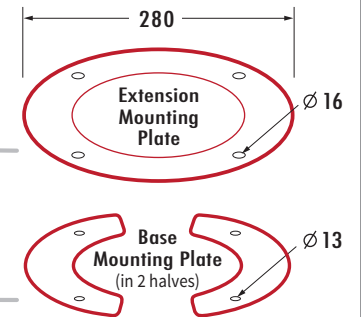

AS-1428  
COMPLIANT

ABOVE Ground Plumbing Connection

BELOW Ground Plumbing Connection

- Use as template to mark the studs.
- Installed **INTERNALLY** (inside unit) to secure unit to the ground using 10mm threaded rods
- Refer to installation guide for details