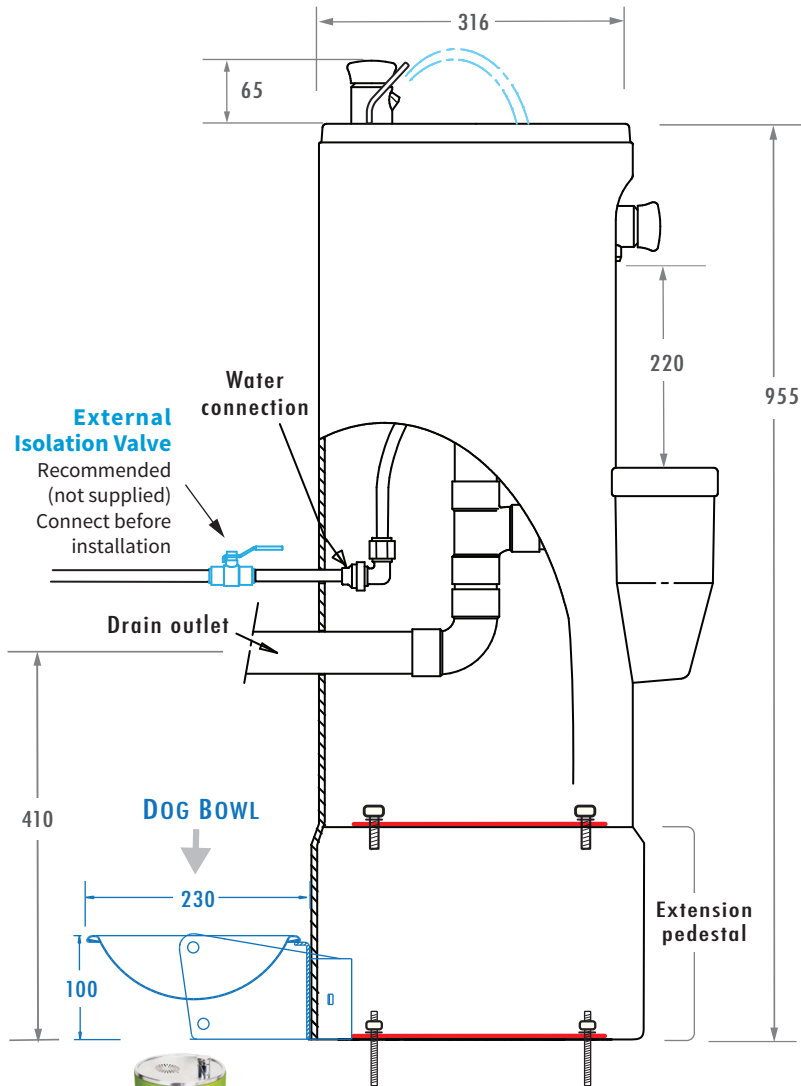

AS-1428  
COMPLIANT

ABOVE Ground Plumbing Connection

BELOW Ground Plumbing Connection

- Use as template to mark the studs.
- Installed **INTERNALLY** (inside unit) to secure unit to the ground using 10mm threaded rods
- Refer to installation guide for details

Product Code: AB1210D

1300 213 774 | 0800 213 774  
www.aquabubbler.com.au | www.aquabubbler.co.nz